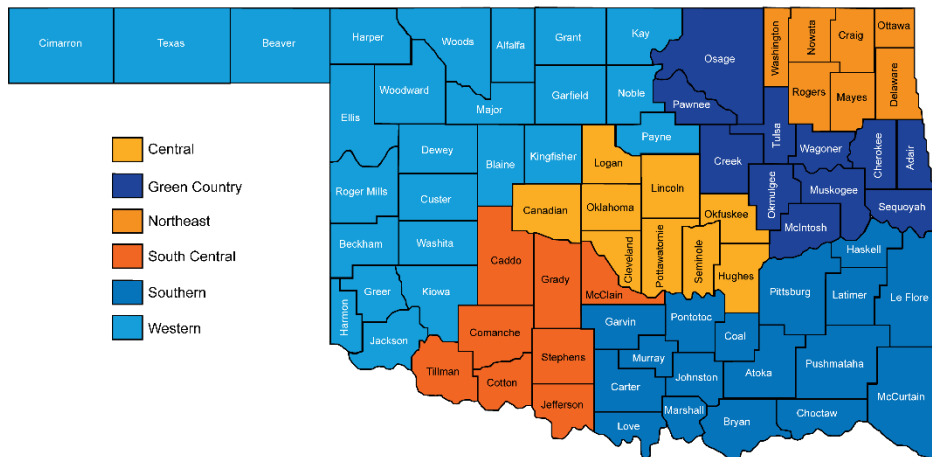

OKLAHOMA
Commerce

ATTACHMENT IV
Local Area ETPL Coordinators

Central:	Kim Chapman	(405) 622-2026 Ext. 313
Northeast:	Cathy Spencer	(918) 542-2956
South Central:	Sissel Brown	(405) 615-2643
Southern:	Beth Parker	(580) 745-5397
Green Country:	Julie Van De Wege	918-497-0280
Western:	Venita McGuire	580-256-8553 Ext. 2

Oklahoma Workforce Development Areas

State ETPL Administrator

Michael Carter, MPA
Oklahoma Department of Commerce
Oklahoma Office of Workforce Development
900 N. Stiles Ave.
Oklahoma City, OK 73104
(405) 208-3049

Michael.carter@okcommerce.gov

A proud partner of the [americanjobcenter](#) network

The Oklahoma Office of Workforce Development is an equal opportunity employer/program.
Auxiliary aids and services are available upon request to individuals with disabilities.